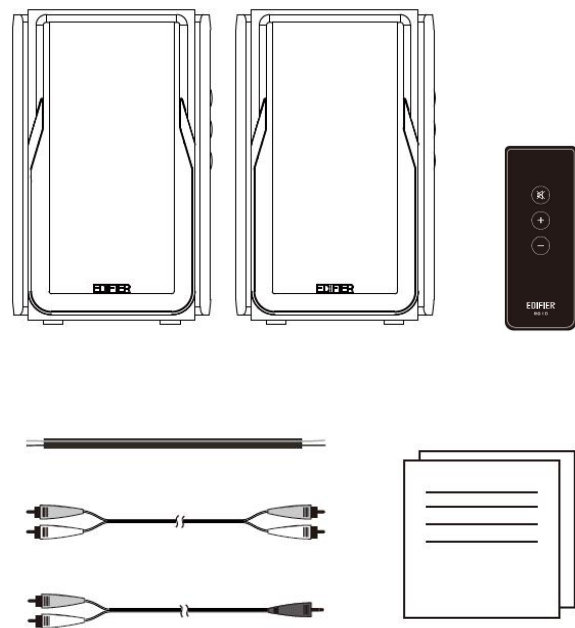

**The specifications and functions are subject to the finalized product on the market.*

Features

- 100% MDF wooden enclosure to minimize acoustic resonance
- Classic acoustic configuration with 1-inch(25mm) tweeter and 4-inch(116mm) mid-bass driver
- Built-in Class-D amplifier with 21W+21W RMS power output
- Dual RCA inputs for connecting to two devices simultaneously
- Side-mounted panel and remote control for easy adjustment
- Universal 100V-240V power supply

R1380T

Active Speaker

BLACK

WHITE SILVER

R1380T

Package & Accessories

Package Info

Dimension	R/L: 200×152×241mm (W×H×D), 5.54kg (net weight)
Inner Carton	431×320×183mm (L×W×H), 6.21kg (gross weight)
Master Carton	449×334×388mm (L×W×H), 13.42kg (gross weight)
PCS/Carton	2

Color Options	EAN code
Brown	6923520268979
Black	6923520269150
White silver	6923520269167

Box Content

- Speakers × 1 set
- Remote control × 1
- Speaker connecting cable × 1 (2.5m)
- 3.5mm-2RCA audio cable × 1 (1.7m)
- 2RCA - 2RCA audio cable × 1 (1.7m)
- User manual × 1