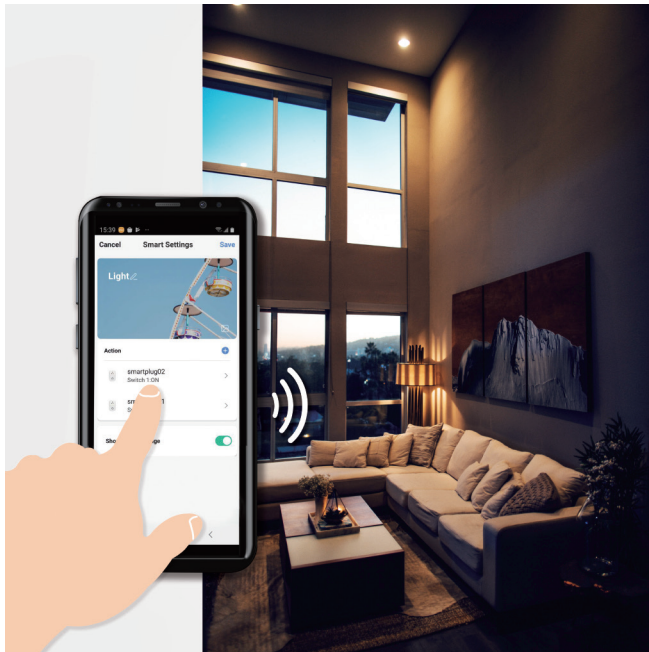

Works with Amazon Alexa and Google Home

Manage your home devices through voice control to make your life effortless.

Best Connectivity

RoHS compliant

⚠ Do not plug in a row ⚠ Only operate within the limits of the rated load

Art. No.: PA0199
PA0200

A Single Tap is All it Takes

Use the grouping function in the App to control 2 Smart Plugs with a single tap.

Specifications:

| | |
|--------------------------|---|
| Voltage | 220-240V AC 50Hz |
| Max Load Current | 10A |
| Network | 802.11b/g/n |
| Wireless Frequency | 2.412~2.484GHz |
| Max Radio Transmit power | 18dBm |
| Antenna Gain | 1dBi |
| Operating Humidity | 10%~90% |
| Working Temperature | -10°C~40°C |
| System Requirement | Android 4.4.2 and above / iOS 8 and above |
| Product Dimension | Ø52.5 x 82mm |
| Product Weight | 85g |