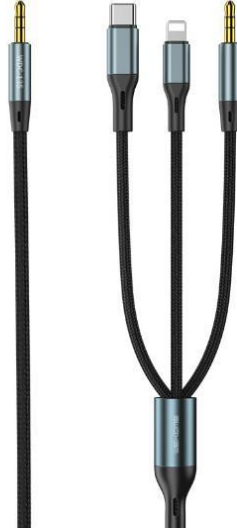

## Cable WK 3.5 to 3.5/i6/TYPE-C WDC-135 Black

### Overview:

Plug and play--enjoy music freely  
Support multiple interfaces  
Nylon braided wire  
Pure copper core

### Features:

Audio Splitter 3 in 1  
Compatible with devices with a 3.5mm interface  
3 in 1 (3.5mm to 3.5mm+Lightning+Type-C)