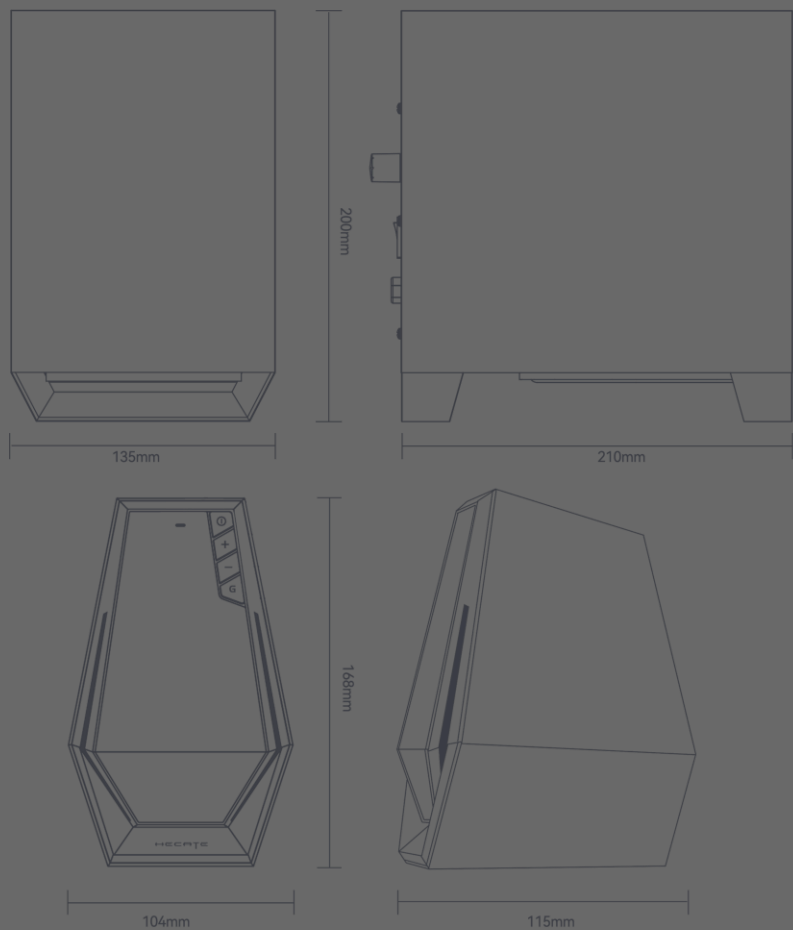

G1500 MAX

2.1 DESKTOP GAMING SPEAKERS

Technical Specification

Audio inputs	Bluetooth/USB-A,USB-C/3.5mm AUX
Bluetooth	V5.3
Bluetooth Protocol	A2DP
Audio codecs	SBC
Dimension	subwoofer : 135mm*210mm*200mm(L*W*H) mid-tweeter : 104mm*115mm*168mm(L*W*H)
Power Output (RMS)	30W (R/L: 7.5W+7.5W SW: 15W)
Peak Power Output	60W (R/L:15W+15W SW: 30W)
Driver	4-inch subwoofer + 2.5-inch mid-tweeter
Frequency Response	93Hz-20kHz
Signal-noise ratio	≥80dB
Noise Level	≤25dB(A)